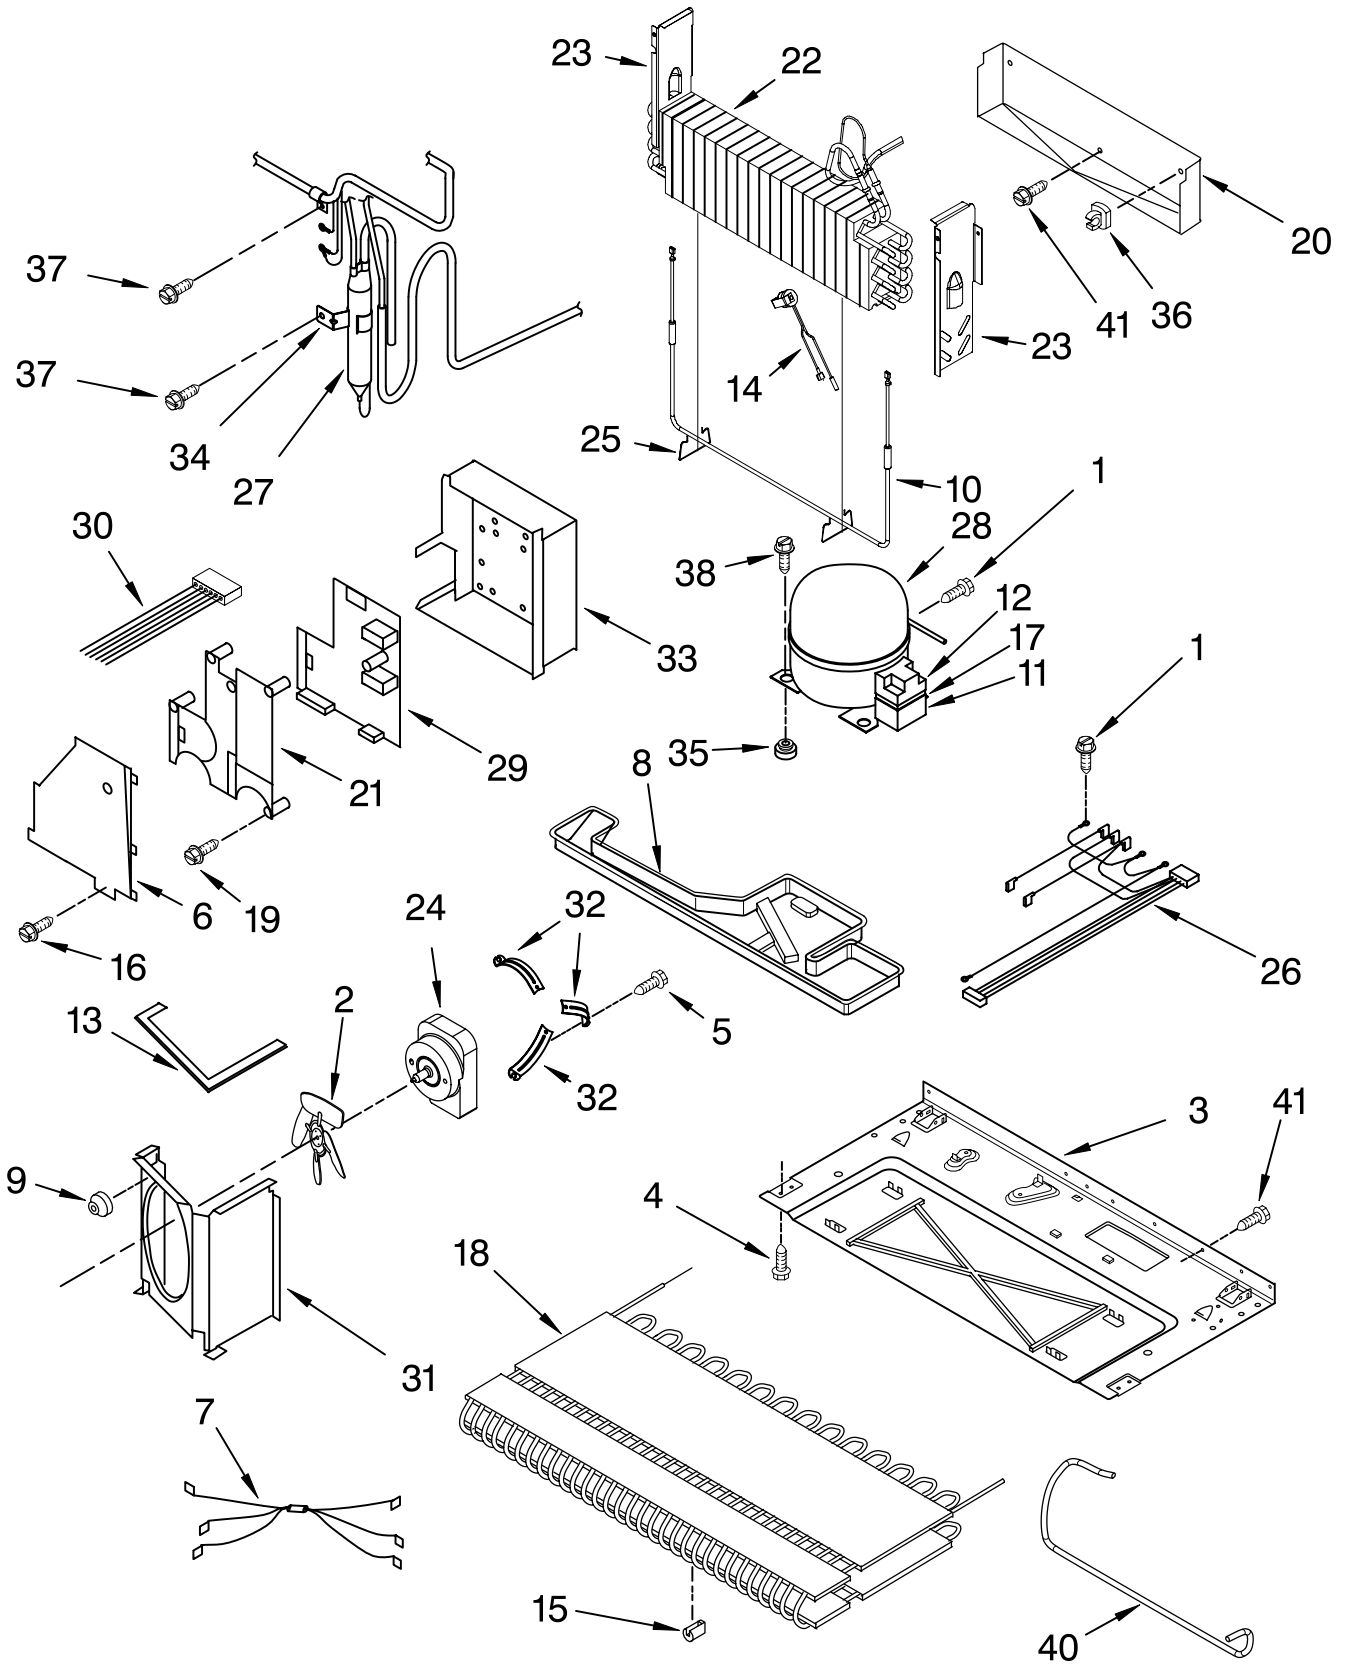

UNIT PARTS

For Models: KBFS25ETWH00, KBFS25ETBL00, KBFS25ETSS00
(White) (Black) (Stainless Steel)

FOR ORDERING INFORMATION REFER TO PARTS PRICE LIST

UNIT PARTS

For Models: KBFS25ETWH00, KBFS25ETBL00, KBFS25ETSS00
(White) (Black) (Stainless Steel)

Illus. No.	Part No.	DESCRIPTION
1	67006433	Screw
2	67004952	Blade, Fan
3	67005889	Base
4	67006573	Screw
5	67004954	Screw
6	67005421	Cover, HV Box
7	67005679	Harness, Evap Heater
8	67007175	Drain Pan
9	61004743	Grommet (3)
10	67002493	Evaporator Heater
11		Capacitor (See Item # 12)
12	67005560	Overload/Relay (Capacitor Incl.)
13	61003210	Seal
14	67003426	Bi-Metal
15	67005680	Grommet (7)
16	67006615	Screw
17	67007052	Strap
18	67006131	Condenser
19	67006550	Screw
20	67002490	Tray, Drip
21	67005719	Spacer
22	12002041	Evaporator

Illus. No.	Part No.	DESCRIPTION
23		Dam
	67001084	Right Side
	67001083	Left Side
24	67004432	Motor, Fan
25	10428101	Clip, Heater
26	13060201	Harness, Unit
27	2317845	Drier (Service)
28	12002634	Compressor (Includes Items 11, 12, 17, 27 & 35)
29	12782027	Control Board
30	12972902	Harness, Wiring
31	12575305	Shroud
32	67004953	Bracket, Fan Motor
33	67005718	Box, Control
34	10547003	Clip, Drier
35	67003493	Grommet (4)
36	10623002	Clip, Evaporator
37	67006737	Screw
38	67006432	Screw
40	67004700	Tube, Discharge
41	67006425	Screw

Illus. No.	Part No.	DESCRIPTION
Following Parts Not Illustrated and Optional Parts Not Included 		
	978025	Valve, Access (1/4")
	978026	Valve, Access (5/16")
	978027	Valve, Access (3/8")
	978028	Valve, Access (1/2")
	978029	Valve, Access (5/8")
	978030	Valve, Access (3/4")
	876764	Valve, Access (3/16")
REFRIGERANT CHARGE 		
5.0 Ozs. (R-134A)